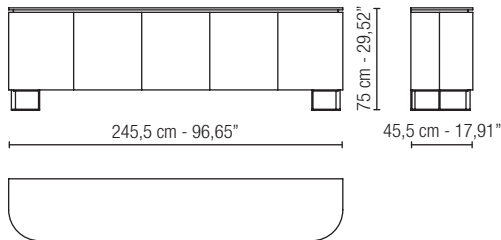

BELLAGIO , MADIE/SIDEBOARDS

MADIA 2 ANTE CURVE/2 CURVED DOORS SIDEBOARD

DISPOSIZIONE CASSETTI/DRAWERS LAYOUT (ACCESSORIO/OPTIONAL)

MADIA 2 ANTE CURVE + 2 LINEARE/2 CURVED DOORS + 2 LINEAR DOORS SIDEBOARD

DISPOSIZIONE CASSETTI/DRAWERS LAYOUT (ACCESSORIO/OPTIONAL)

MADIA 2 ANTE CURVE + 3 LINEARE/2 CURVED DOORS + 3 LINEAR DOORS SIDEBOARD

DISPOSIZIONE CASSETTI/DRAWERS LAYOUT (ACCESSORIO/OPTIONAL)

**MADIA 4 ANTE CURVE CON 1 CASSETTO E 1 PIANO ESTRAIBILE INTERNO
SIDEBOARD 4 CURVED DOORS WITH 1 DRAWER AND 1 INTERNAL SLIDING SHELF**