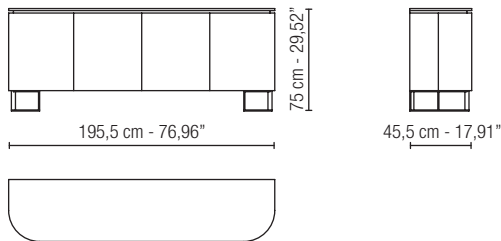

BELLAGIO , MADIE/SIDEBOARDS

MADIA 2 ANTE CURVE/2 CURVED DOORS SIDEBOARD

DISPOSIZIONE CASSETTI/DRAWERS LAYOUT (ACCESSORIO/OPTIONAL)

MADIA 2 ANTE CURVE + 2 LINEARE/2 CURVED DOORS + 2 LINEAR DOORS SIDEBOARD

DISPOSIZIONE CASSETTI/DRAWERS LAYOUT (ACCESSORIO/OPTIONAL)

MADIA 2 ANTE CURVE + 3 LINEARE/2 CURVED DOORS + 3 LINEAR DOORS SIDEBOARD

DISPOSIZIONE CASSETTI/DRAWERS LAYOUT (ACCESSORIO/OPTIONAL)

**MADIA 4 ANTE CURVE CON 1 CASSETTO E 1 PIANO ESTRAIBILE INTERNO
SIDEBOARD 4 CURVED DOORS WITH 1 DRAWER AND 1 INTERNAL SLIDING SHELF**